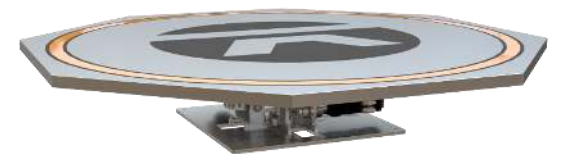

Platform is automatically adjusted by computer controlled electrical actuators.

Roll, pitch and sideway forces are eliminated.

Technology

[Link: Timelap "Brilliance of The Seas"](#)

Use cases - Examples

Stabilized drone platform

- Provides a horizontal landing pad even during heavy ship movements.
- Neutralize roll and pitch.
- Tailormade, meets any operational requirements and will be engineered to all sizes and variations of drones.
- May also be adopted for land based vehicles.

Use cases - Examples

Stabilized drone platform “Euro Pallet” format

- Size prepared for EURO standard pallet and coaming/frames.
- Single EURO top-plate or double EURO sized.
- Baseplate prepared to be strapped to deck.
- Weather protective curtain.
- Push buttons and separate cabled LUI panel.
- May also be adopted for land based vehicles.

Use cases - Examples

20ft Hangar Incl. lift & stabilized drone platform

- Assures essential calibration of drone sensors, prior to take-off.
- Provides horizontal landing site, even during heavy ship movements.
- Works like a garage for storage- and maintenance of the drone.