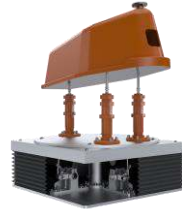

Platform is automatically adjusted by computer controlled electrical actuators.

Roll, pitch and sideway forces are eliminated.

Technology

[Link: Timelap "Brilliance of The Seas"](#)

Use cases - Examples

Stabilized drone platform

- Provides a horizontal landing pad even during heavy ship movements.
- Neutralize roll and pitch.
- Tailormade, meets any operational requirements and will be engineered to all sizes and variations of drones.
- May also be adopted for land based vehicles.

Use cases - Examples

20ft Hangar Incl. lift & stabilized drone platform

- Assures essential calibration of drone sensors, prior to take-off.
- Provides horizontal landing site, even during heavy ship movements.
- Works like a garage for storage- and maintenance of the drone.

Profiled under the *Norwegian Green portal*:
<https://www.theexplorer.no/solutions/>

Drone Platforms

Stabilized use cases – Examples

Beds

Drone pad

Containers

Working table

HAPI