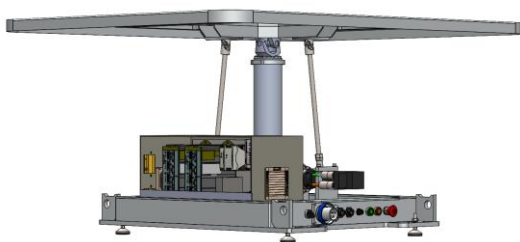

Platform is automatically adjusted by computer controlled electrical actuators.

Roll, pitch and sideway forces are eliminated.

Technology

[Link: Timelap "Brilliance of The Seas"](#)

Use cases - Examples

Stabilized drone platform

- Provides a horizontal landing pad even during heavy ship movements.
- Neutralize roll and pitch.
- Tailormade, meets any operational requirements and will be engineered to all sizes and variations of drones.
- May also be adopted for land based vehicles.

Use cases - Examples

Stabilized drone platform “Euro Pallet” format

- Size prepared for EURO standard pallet and coaming/frames.
- Single EURO top-plate or double EURO sized.
- Baseplate prepared to be strapped to deck.
- Weather protective curtain.
- Push buttons and separate cabled LUI panel.
- May also be adopted for land based vehicles.

Use cases - Examples

20ft Hangar Incl. lift & stabilized drone platform

- Assures essential calibration of drone sensors, prior to take-off.
- Provides horizontal landing site, even during heavy ship movements.
- Works like a garage for storage- and maintenance of the drone.