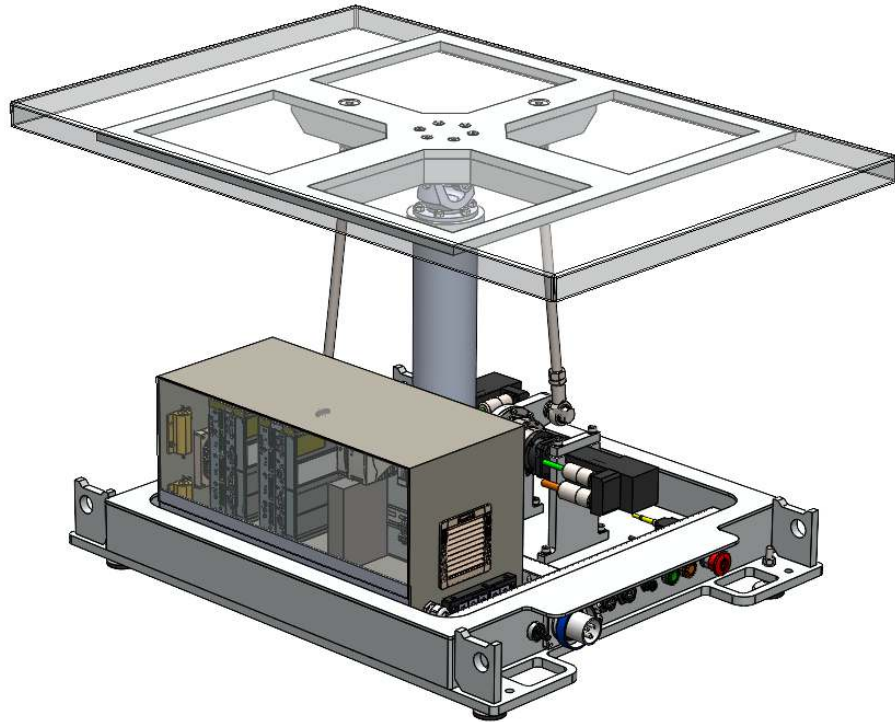

Platform is automatically adjusted by computer controlled electrical actuators.

Roll, pitch and sideway forces are eliminated.

Technology

[Link: Timelap "Brilliance of The Seas"](#)

Use cases - Examples

Stabilized drone platform

- Provides a horizontal landing pad even during heavy ship movements.
- Neutralize roll and pitch.
- Tailormade, meets any operational requirements and will be engineered to all sizes and variations of drones.
- May also be adopted for land based vehicles.

Use cases - Examples

Stabilized drone platform “Euro Pallet” format

- Size prepared for EURO standard pallet and coaming/frames.
- Single EURO top-plate or double EURO sized.
- Baseplate prepared to be strapped to deck.
- Weather protective curtain.
- Push buttons and separate cabled LUI panel.
- May also be adopted for land based vehicles.

Use cases - Examples

20ft Hangar Incl. lift & stabilized drone platform

- Assures essential calibration of drone sensors, prior to take-off.
- Provides horizontal landing site, even during heavy ship movements.
- Works like a garage for storage- and maintenance of the drone.