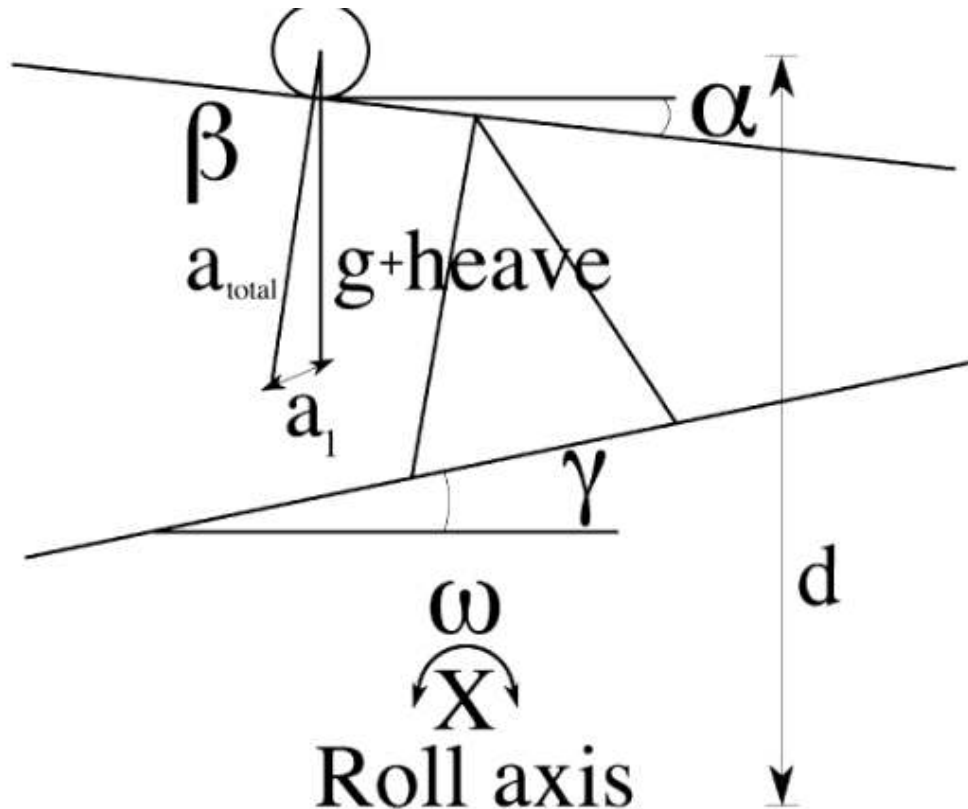

STABLE
stableonboard.com

Stabilized platforms – neutralizing movements onboard...

Technology – the challenge

Technology – the solution

Acceleration free or Horizontal

Vessel movements are estimated based on sensors.

Platform is automatically adjusted by computer controlled electrical actuators.

Roll, pitch and sideway forces are eliminated.

Technology

[Link: Timelap "Brilliance of The Seas"](#)

Use cases - Examples

Stabilized drone platform

- Provides a horizontal landing pad even during heavy ship movements.
- Neutralize roll and pitch.
- Tailormade, meets any operational requirements and will be engineered to all sizes and variations of drones.
- May also be adopted for land based vehicles.