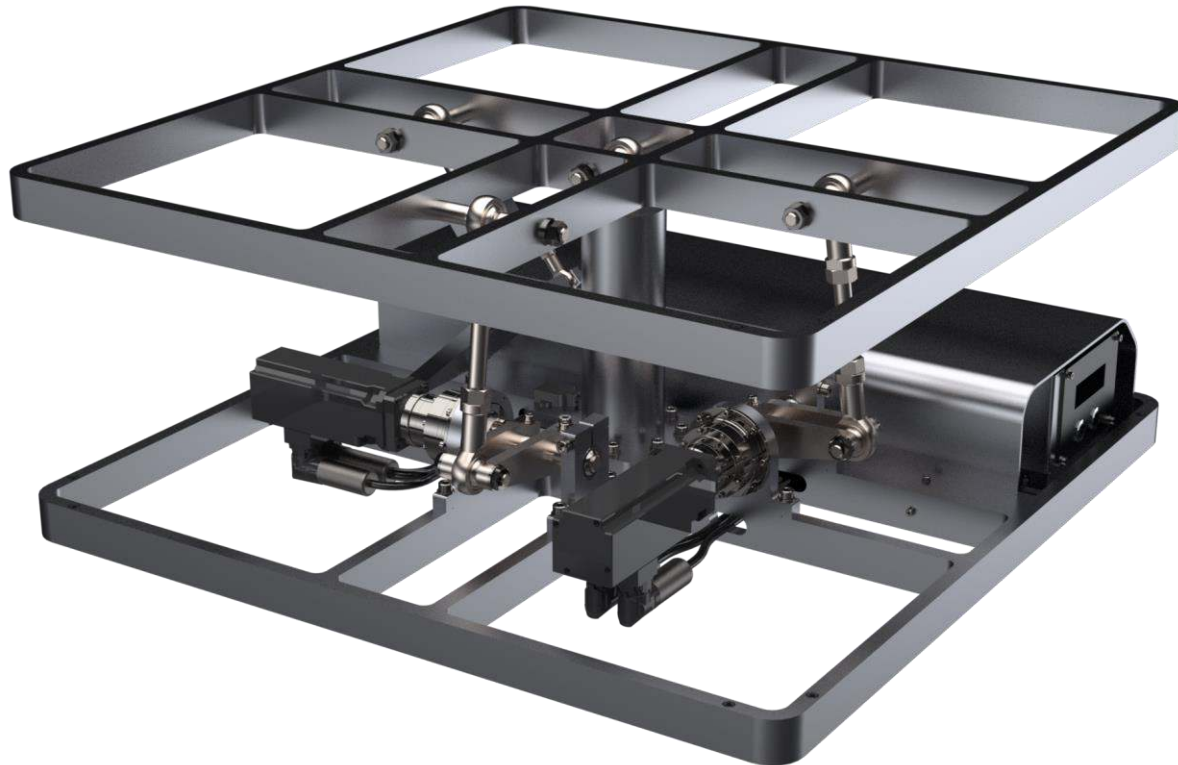

Technology – the solution

Acceleration free or Horizontal

Vessel movements are estimated based on sensors.

Platform is automatically adjusted by computer controlled electrical actuators.

Roll, pitch and sideway forces are eliminated.