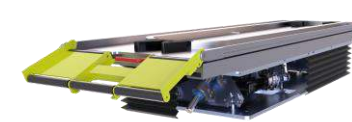

Use cases - Examples

20ft Hangar Incl. lift & stabilized drone platform

- Assures essential calibration of drone sensors, prior to take-off.
- Provides horizontal landing site, even during heavy ship movements.
- Works like a garage for storage- and maintenance of the drone.

Stretcher

Billiard/Pool

Telescope

Seats

Lounge sofas

Wine Cellar

Your call...

STABLE AS in short