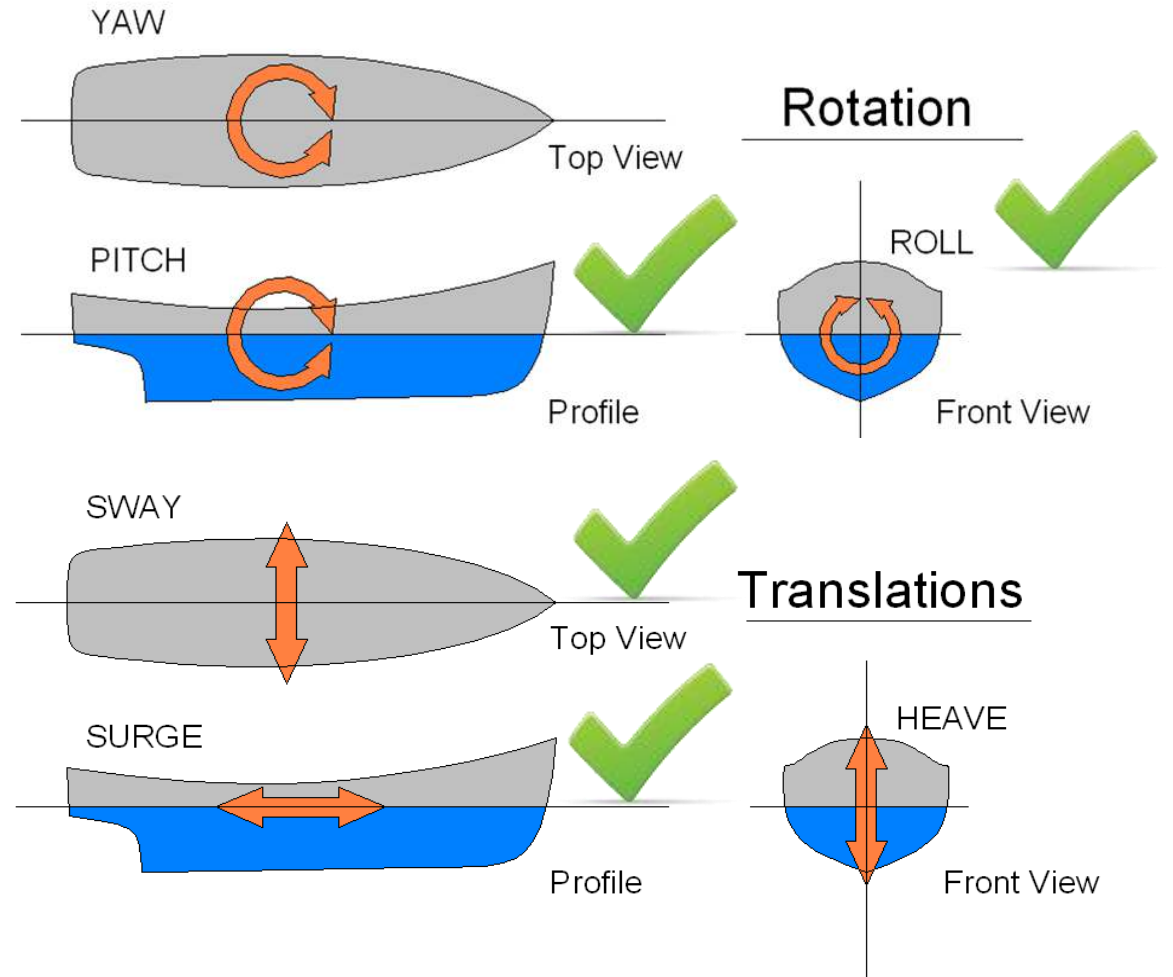

STABLE
stableonboard.com

Stabilized platforms – neutralizing movements onboard...

Technology – the challenge

Technology – the solution

Acceleration free or Horizontal

Vessel movements are estimated based on sensors.

Platform is automatically adjusted by computer controlled electrical actuators.

Roll, pitch and sideway forces are eliminated.

Technology

[Link: Timelap "Brilliance of The Seas"](#)

Use cases - Examples

Stabilized drone platform

- Provides a horizontal landing pad even during heavy ship movements.
- Neutralize roll and pitch.
- Tailormade, meets any operational requirements and will be engineered to all sizes and variations of drones.
- May also be adopted for land based vehicles.

Use cases - Examples

20ft Hangar Incl. lift & stabilized drone platform

- Assures essential calibration of drone sensors, prior to take-off.
- Provides horizontal landing site, even during heavy ship movements.
- Works like a garage for storage- and maintenance of the drone.