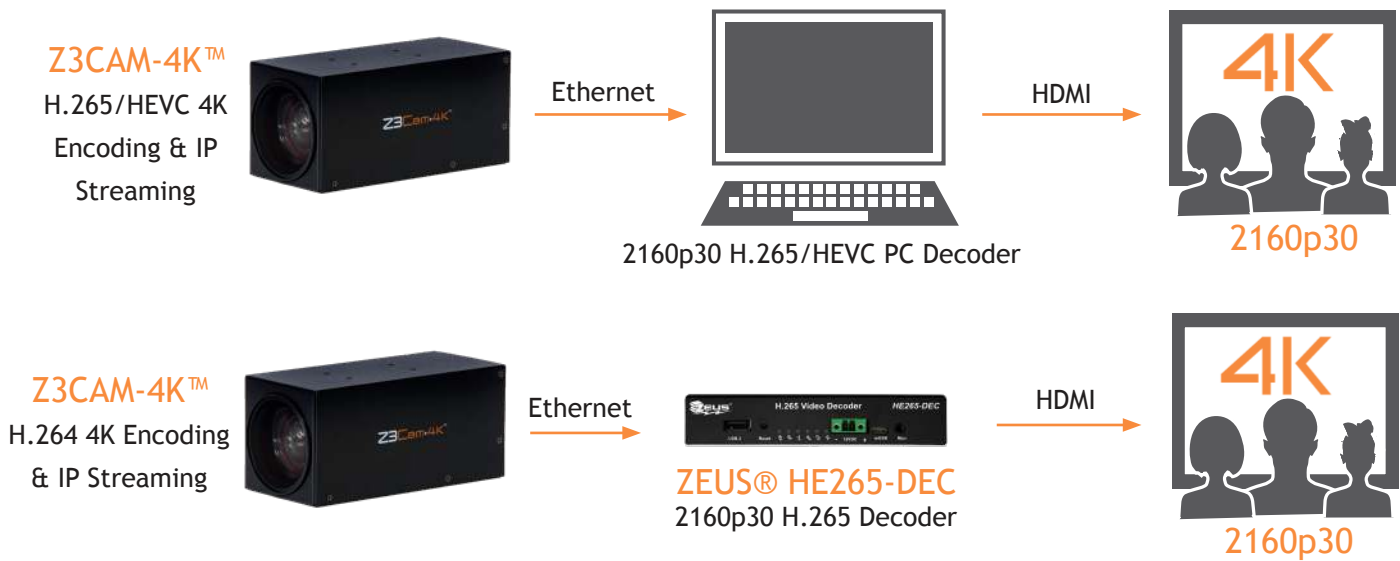

Specifications

Interfaces	Gigabit Ethernet, USB 2.0, Audio Input and Composite Output	
Power	PoE or 12V DC	
Power Consumption	7.5W typical while encoding H.265/HEVC video	
Temperature & Humidity	Operating: -5 to 50 °C at 20-80% Relative Humidity	Storage: -10 to 60 °C at 20-80% Relative Humidity
Mount	1/4 20 UNC tripod screw hole on bottom of unit	
Dimensions (L x W x H)	144 x 64 x 66 mm (5.6 x 2.5 x 2.6 in)	
Weight	818 g (1.8 lb)	
Package Contents	Z3Cam-4K camera and 12V Power Supply	
Additional Components	Add a wifi USB dongle for wireless connectivity**	

4K IP STREAMING

OPERATING CONTROLS